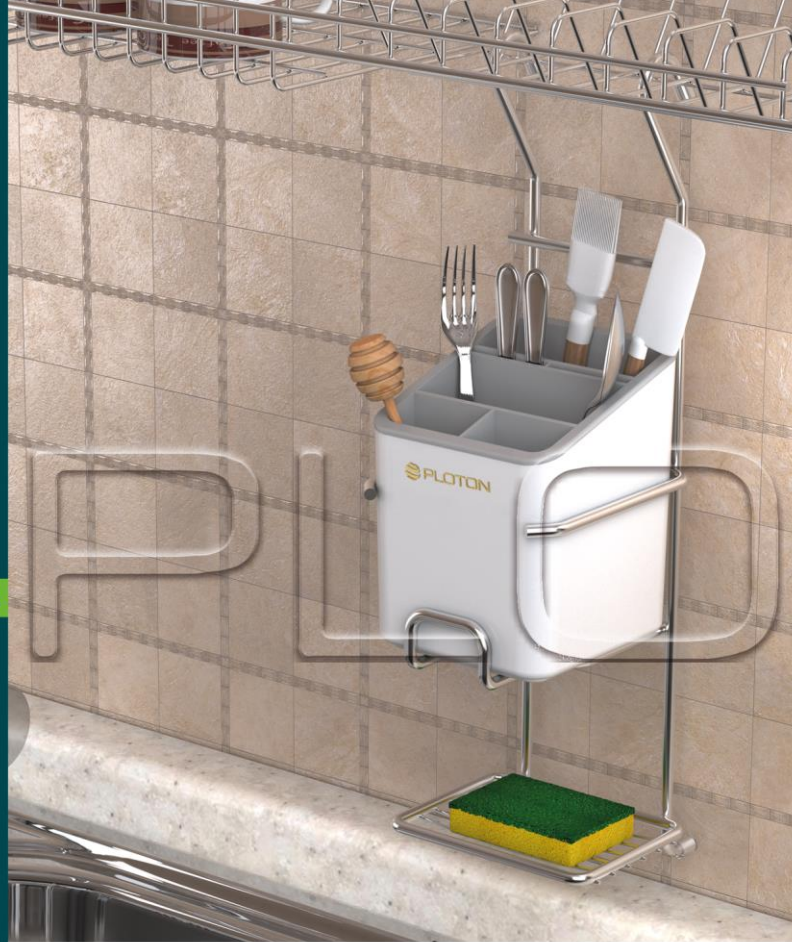

CODE: 162 جا قاشقی و جا اسکاچی ترکیبی رویال

QTY master box : 8
Master box weight : 7/58 kg
Master box size : 40 × 32 × 55
Product size : 10 × 15 × 42
Material : metal and plastic

تعداد در کارتن : ۸
وزن کارتن مادر : ۷/۵۸ کیلو گرم
سایز کارتن مادر : ۴۰ × ۳۲ × ۵۵
سایز محصول : ۱۰ × ۱۵ × ۴۲
متریال : فلز و پلاستیک

ROYAL PLASTIC SPOON AND SCOTCH HOLDER

ROYAL PLASTIC SPOON HOLDER

CODE: 161 جا قاشقی پلاستیکی رویال

QTY master box : 10
Master box weight : 7/6 kg
Master box size : 40 × 32 × 42
Product size : 10 × 15 × 32
Material : metal and plastic

تعداد در کارتن : ۱۰
وزن کارتن مادر : ۷/۶ کیلو گرم
سایز کارتن مادر : ۴۰ × ۳۲ × ۴۲
سایز محصول : ۱۰ × ۱۵ × ۳۲
متریال : فلز و پلاستیک