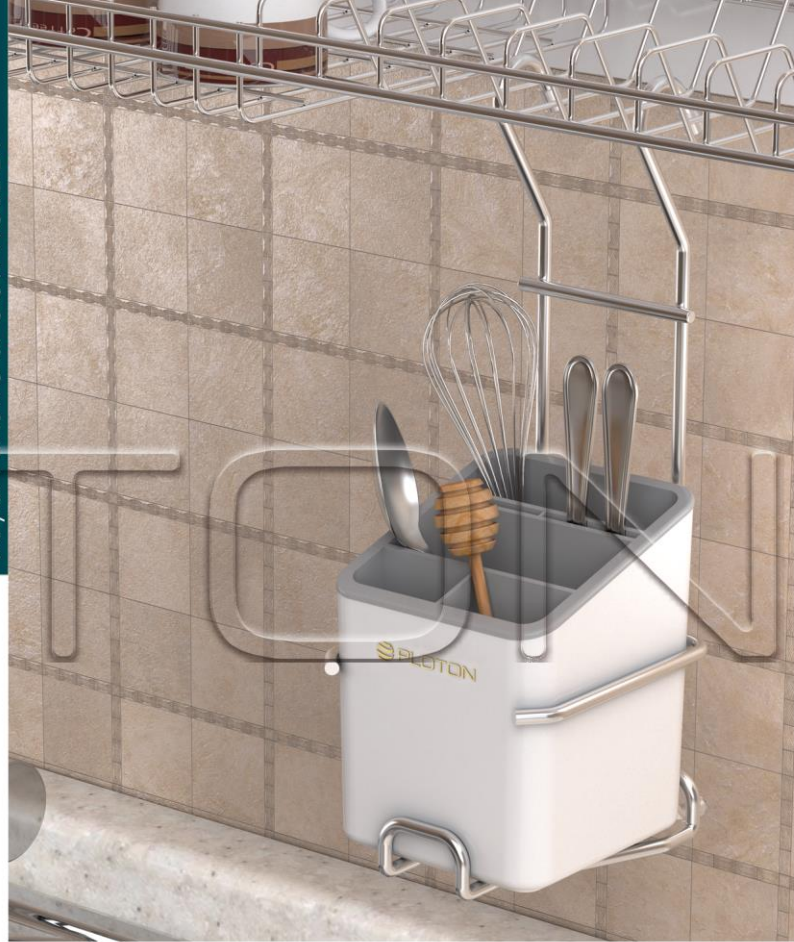

Packing product

ROYAL PLASTIC SPOON AND SCOTCH HOLDER

ROYAL PLASTIC SPOON HOLDER

CODE: 161 جا قاشقی پلاستیکی رویال

QTY master box : 10
 Master box weight : 7/6 kg
 Master box size : 40 × 32 × 42
 Product size : 10 × 15 × 32
 Material : metal and plastic